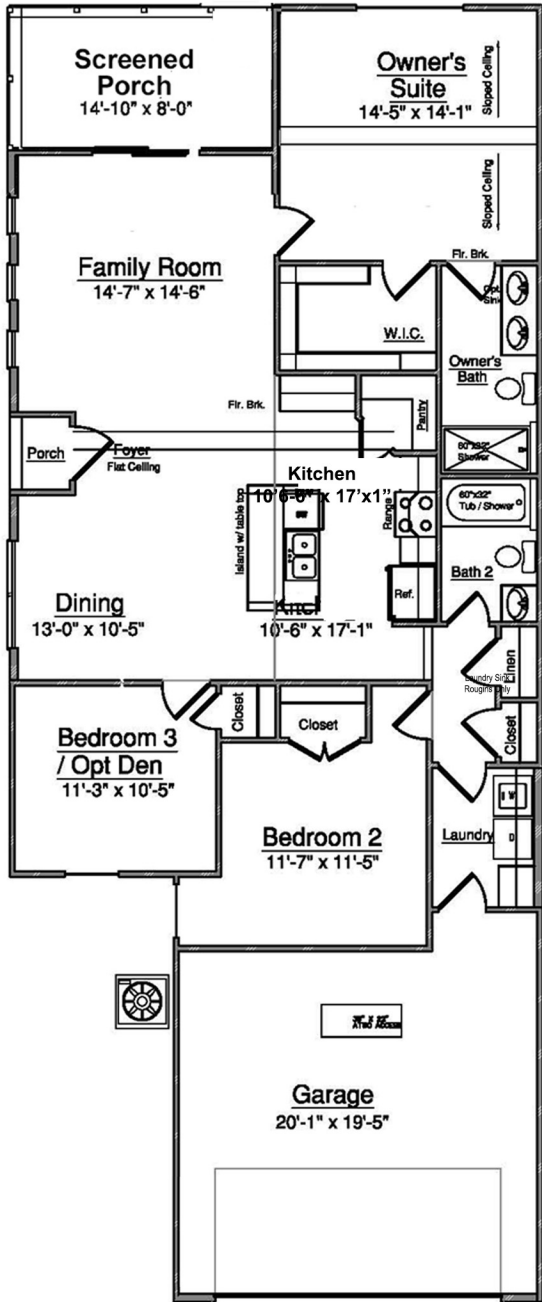

D·R·HORTON®

America's Builder

THE TUSCAN AT BRUNSWICK FOREST

Tuscan: 3 Bedrooms | 2 Baths | 1397 Square Feet | 2-Car Garage

D.R. Horton is an equal opportunity employer. Home and community information, including pricing, included features, terms, availability and amenities, are subject to change and prior sale at any time without notice or obligation. Pictures, photographs, features, colors and sizes are approximate for illustration purposes only and will vary from the homes as built. See D.R. Horton sales specialist for complete details. All Homes constructed by D.R. Horton License #29676.

D·R·HORTON®
America's Builder

D. R. HORTON • EXPRESS • EMERALD • FREEDOM

HERON POINTESM
| at Brunswick Forest

THE TUSCAN AT BRUNSWICK FOREST

Floor Plan A

Floor Plan B