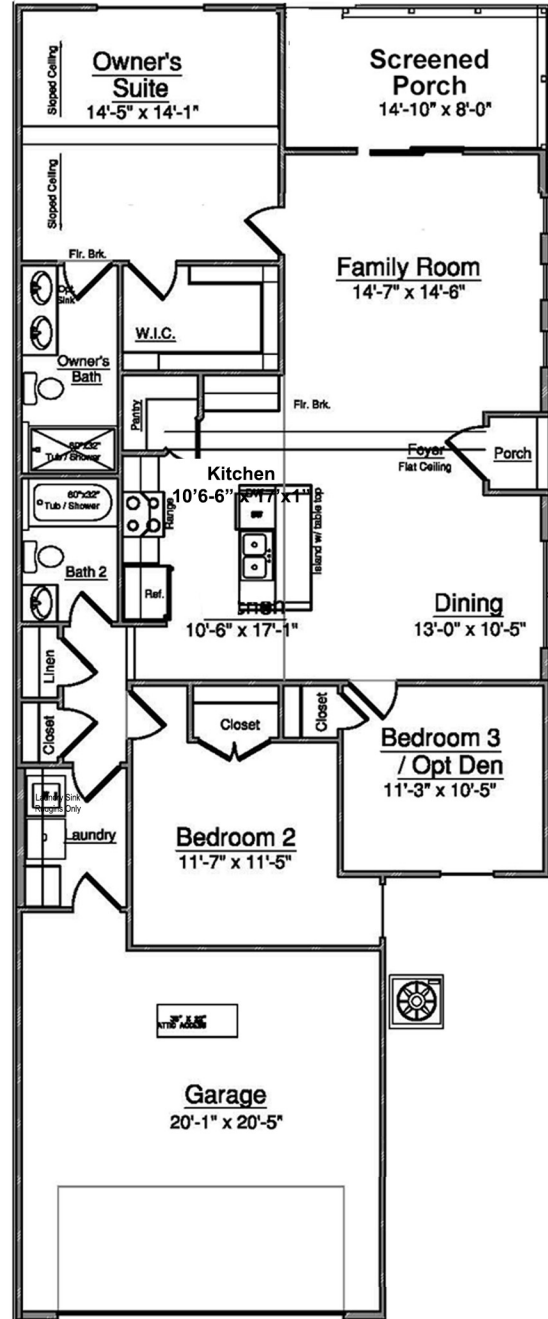

D·R·HORTON®

America's Builder

THE TUSCAN AT BRUNSWICK FOREST

Tuscan: 3 Bedrooms | 2 Baths | 1397 Square Feet | 2-Car Garage

D.R. Horton is an equal opportunity employer. Home and community information, including pricing, included features, terms, availability and amenities, are subject to change and prior sale at any time without notice or obligation. Pictures, photographs, features, colors and sizes are approximate for illustration purposes only and will vary from the homes as built. See D.R. Horton sales specialist for complete details. All Homes constructed by D.R. Horton License #29676.

D·R·HORTON®
America's Builder

D. R. HORTON • EXPRESS • EMERALD • FREEDOM

HERON POINTESM
| at Brunswick Forest

THE TUSCAN AT BRUNSWICK FOREST

Floor Plan A

Floor Plan B